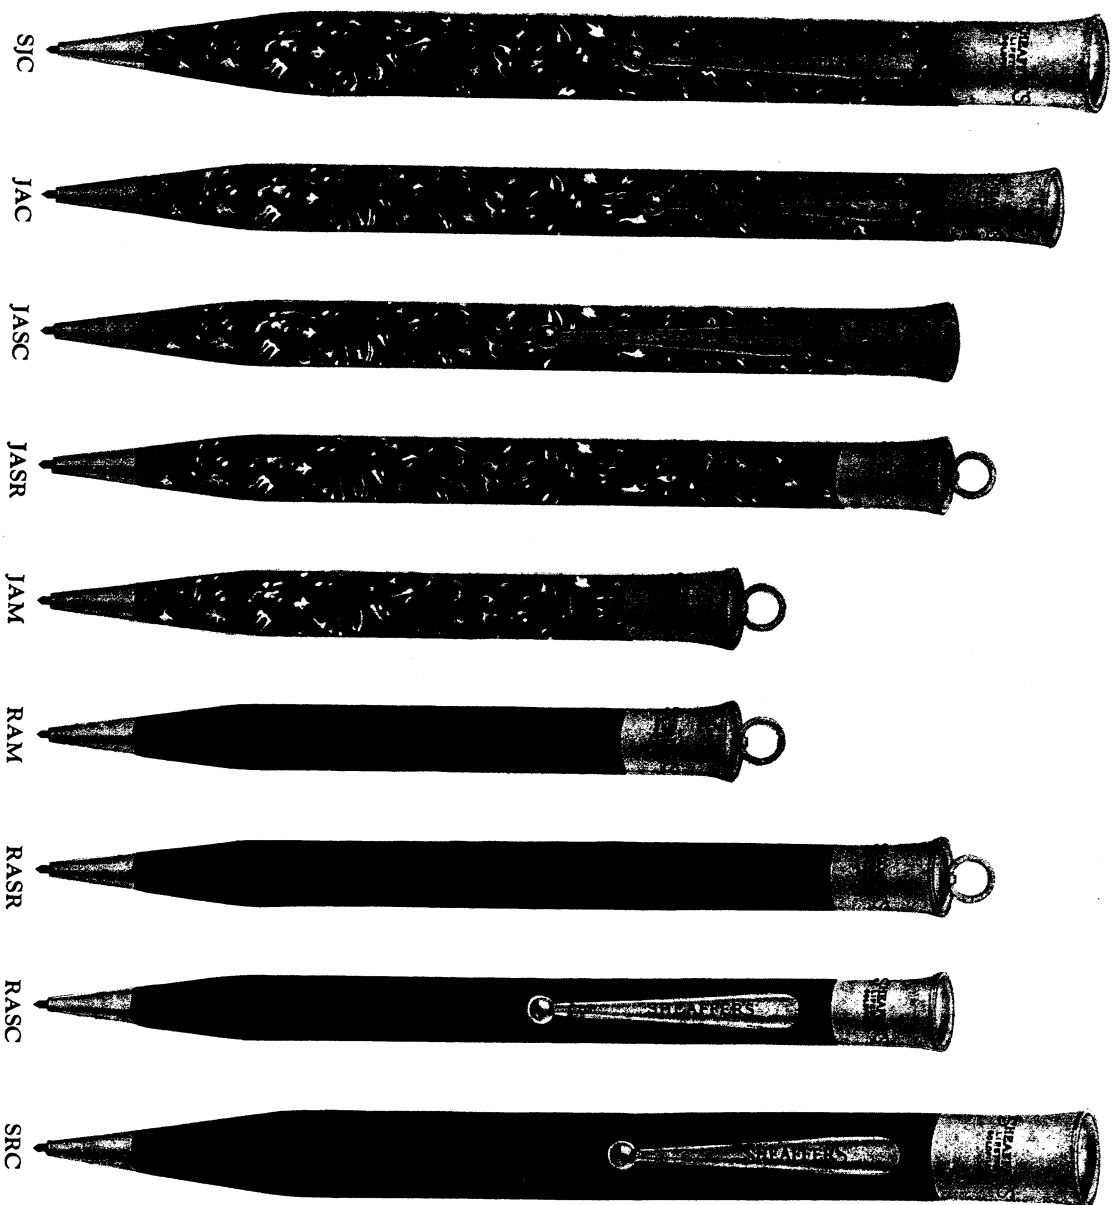

SHEAFFER'S PROPEL-REPEL-EXPEL PENCILS

- SJC (Mabac)—Jade green unbreakable Radite, oversize, with clip. Tip, clip and cap gold filled. See illustration. List $4.25
- SJJC (Magor)—Same as SJC except tip, clip and cap are 14 karat solid gold. List $12.00
- SJCO (Majik)—Same as SJC except .076 checking lead. List $4.25
- JAC (Makox)—Jade green unbreakable Radite, long with clip. Tip, clip and cap gold filled. See illustration. List $3.75
- JJC (Mama)—Same as JAC except tip, clip and cap are 14 karat solid gold. List $10.00
- JASC (Mango)—Jade green unbreakable Radite, short with clip. Tip, clip and cap gold filled. See illustration. List $3.75
- JJSC (Maqup)—Same as JASC except clip, tip and cap are 14 karat solid gold. List $10.00
- JASR (Marab)—Jade green unbreakable Radite, short with ring. Tip, cap and ring are gold filled. See illustration. List $3.75
- JJSR (Mawoi)—Same as JASR except ring, tip and cap are 14 karat solid gold. List $10.00
- JAM (Maxic)—Jade green unbreakable Radite, midget with ring. Tip, cap and ring gold filled. See illustration. List $3.50
- JJM (Mayif)—Same as JAM except tip, cap and ring are 14 karat solid gold. List $9.75
- RAM (Mikad)—Cherry red, unbreakable Radite, midget with ring. Tip, cap and ring gold filled. See illustration. List $3.00
- RASR (Mijok)—Cherry red, unbreakable Radite, short with ring. Tip, cap and ring gold filled. See illustration. List $3.25
- RASC (Mimex)—Cherry red, unbreakable Radite, 1/8" with clip. Tip, clip and cap gold filled. See illustration. List $3.25
- SRC (Minag)—Cherry red, unbreakable Radite, oversize, with clip. Tip, clip and cap gold filled. See illustration. List $3.75
- SRCO (Mirac)—Same as SRC except .076 checking lead. List $3.75

••• 8 in •••